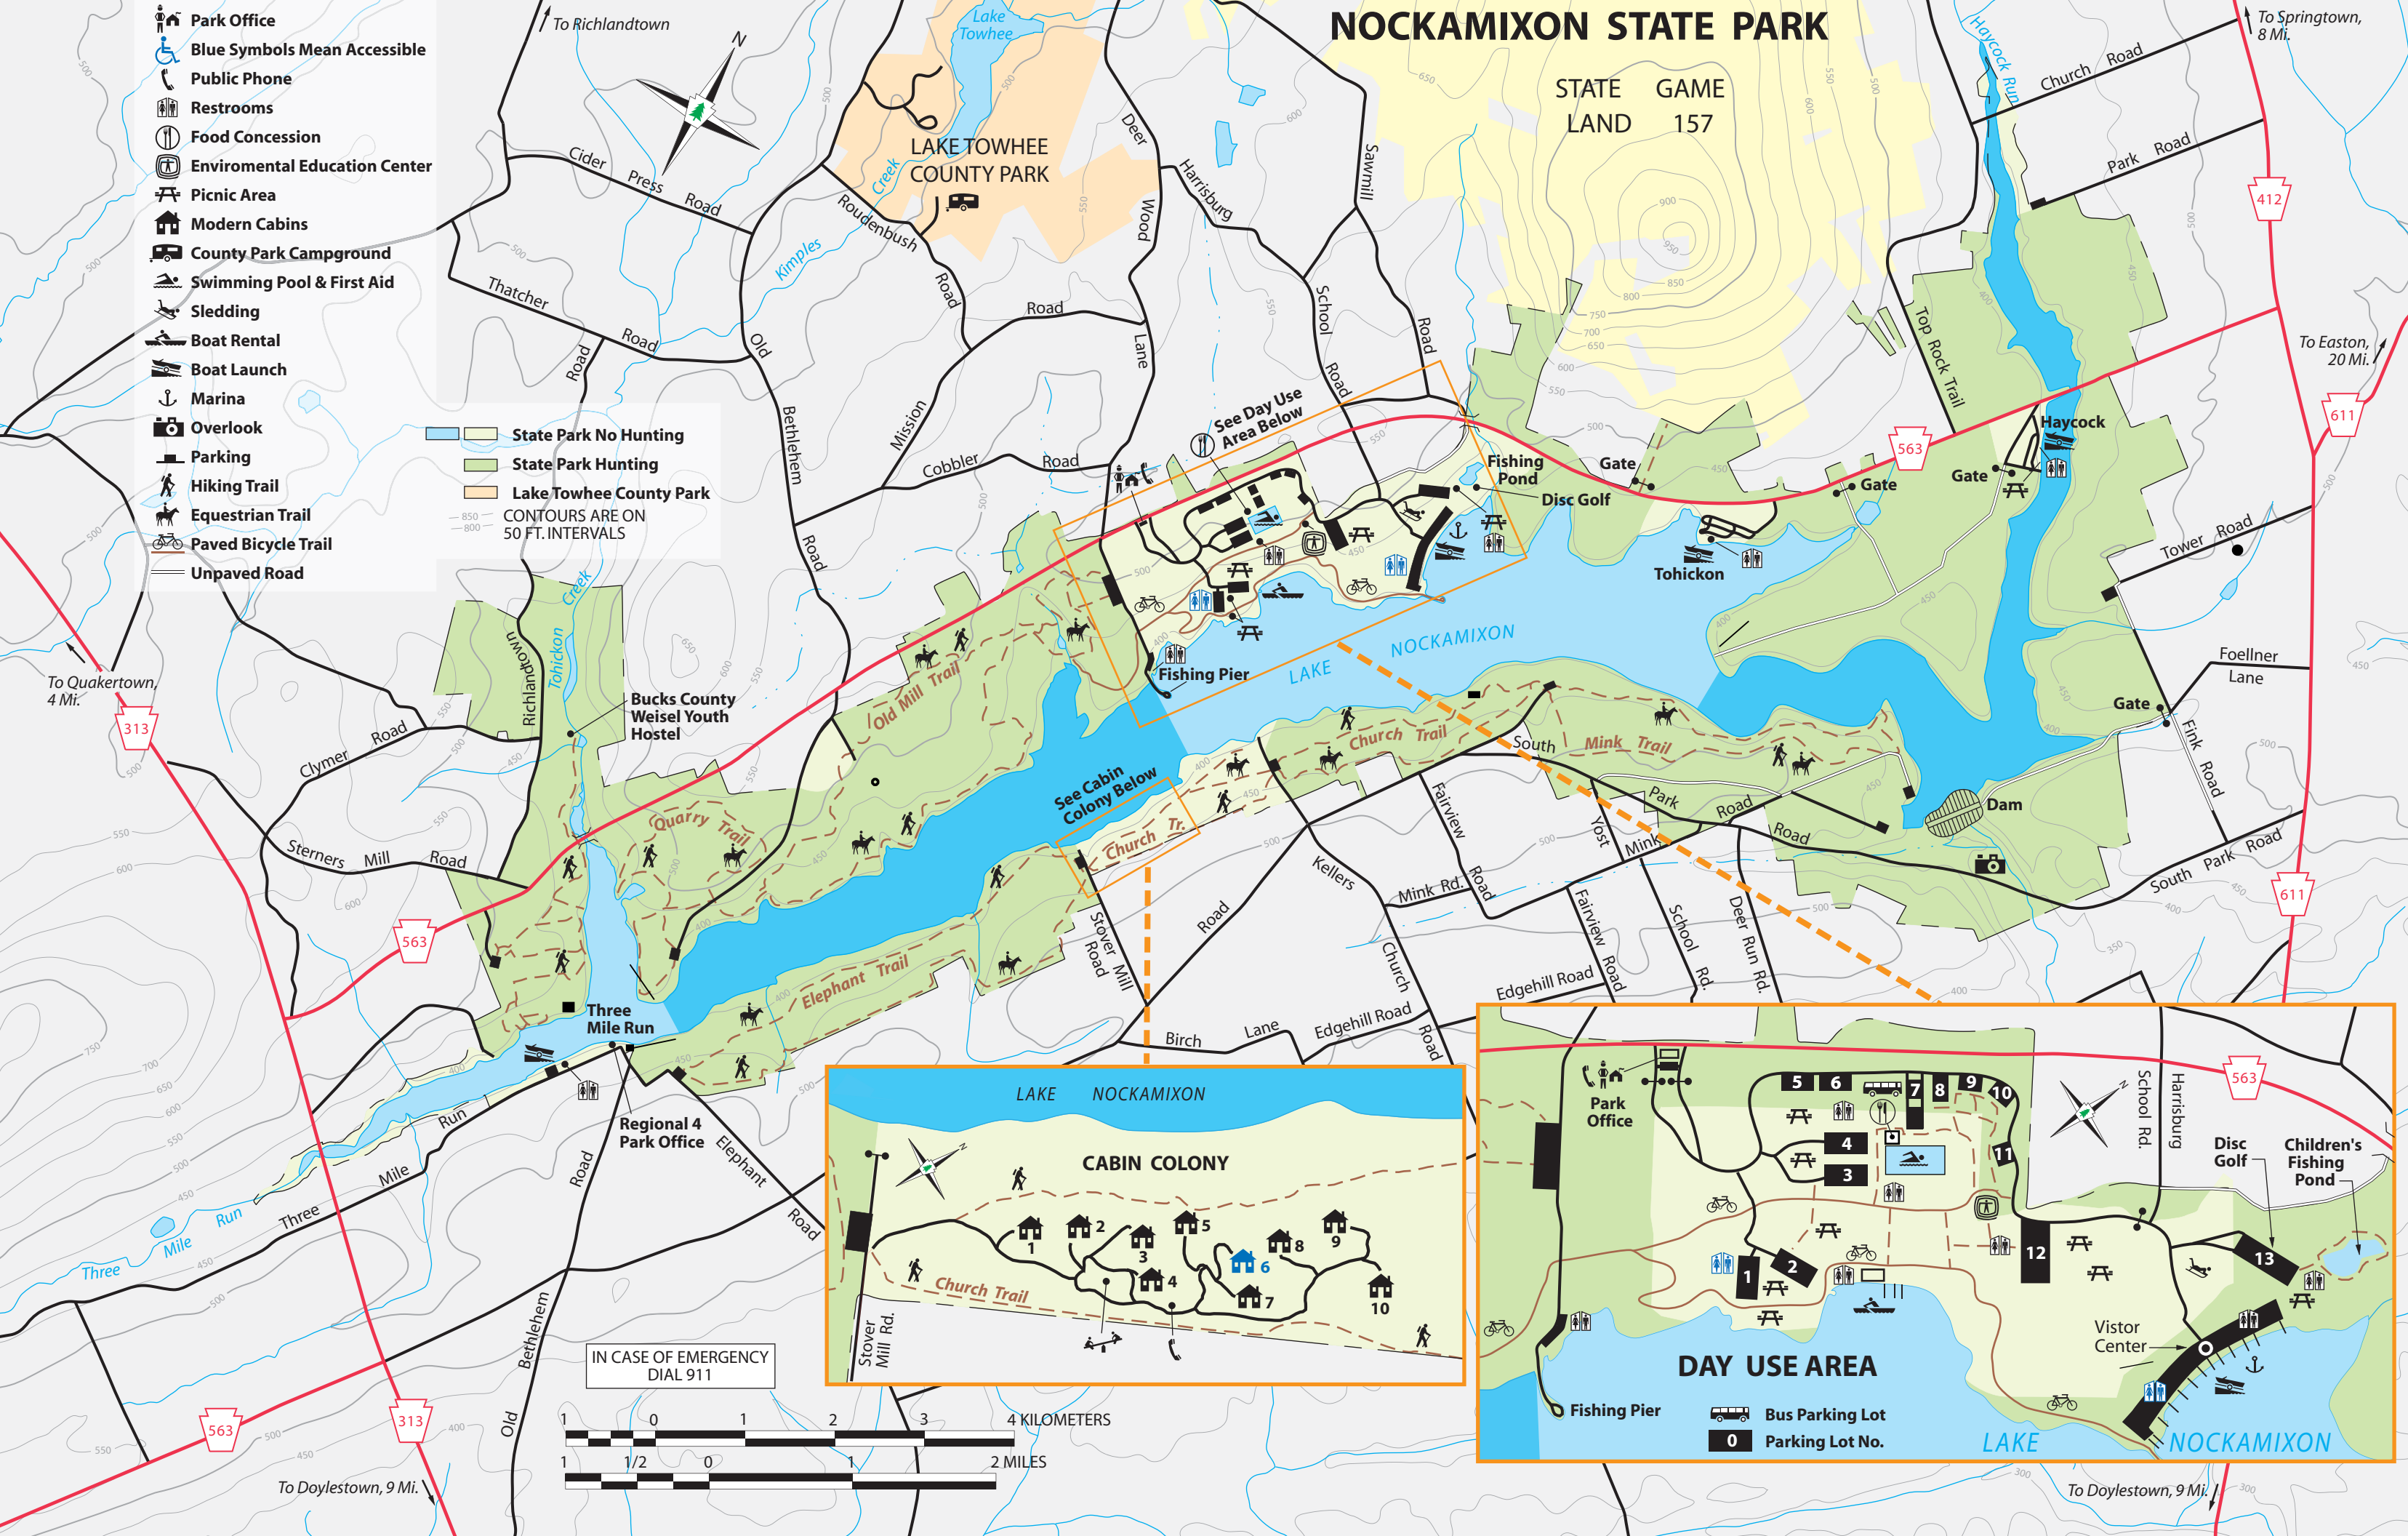

NOCKAMIXON STATE PARK

STATE GAME LAND 157

- Park Office
- Blue Symbols Mean Accessible
- Public Phone
- Restrooms
- Food Concession
- Environmental Education Center
- Picnic Area
- Modern Cabins
- County Park Campground
- Swimming Pool & First Aid
- Sledding
- Boat Rental
- Boat Launch
- Marina
- Overlook
- Parking
- Hiking Trail
- Equestrian Trail
- Paved Bicycle Trail
- Unpaved Road

State Park No Hunting
 State Park Hunting
 Lake Towhee County Park
 CONTOURS ARE ON 50 FT. INTERVALS
 -850
 -800

CABIN COLONY

1 2 3 4 5 6 7 8 9 10
 Church Trail
 Stover Mill Rd.

DAY USE AREA

Park Office
 Fishing Pier
 Disc Golf
 Children's Fishing Pond
 Visitor Center
 1 2 3 4 5 6 7 8 9 10 11 12 13
 Bus Parking Lot
 Parking Lot No.

IN CASE OF EMERGENCY DIAL 911